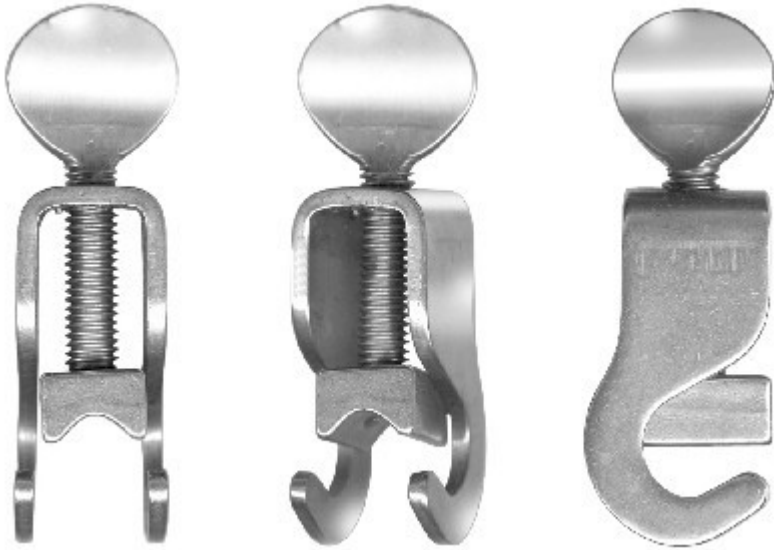

Category: Needle holders

Order number: HSD_311-14

Castroviejo, 140 mm, with ratchet, with Tungsten-Carbide inserts

HSD 246-15 Needle Holder

Category: Needle holders

Order number: HSD_246-15

delicate, swedish pattern with TC-inserts

HSO 095-00, Dissecting tenaculum

Category: Dissecting tenaculum

Order number: HSO_095-00

100 mm, sharp, double, 4-prongs

HSN 830-01, Hook sleeve

Category: Sleeves

Order number: HSN_830-01

Stainless steel 4301/4308