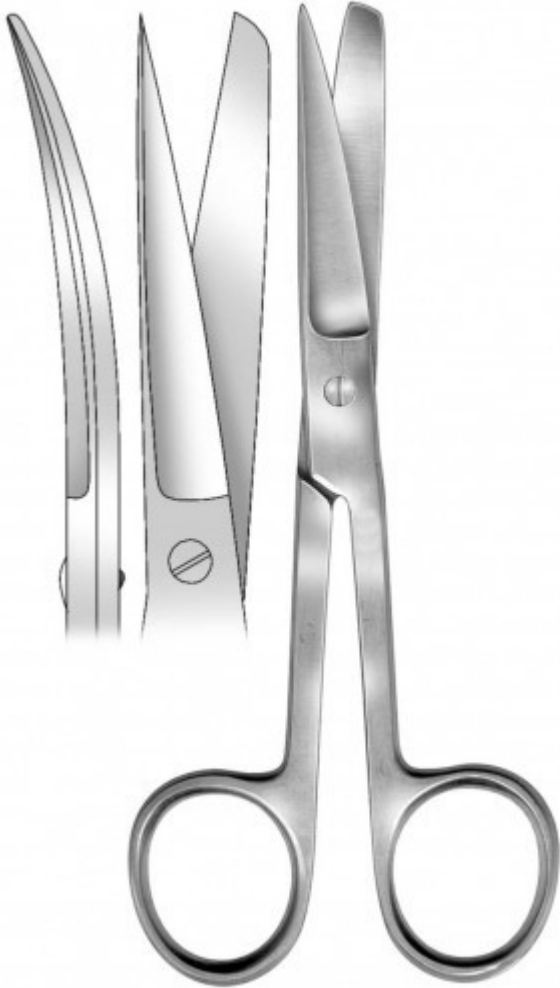

HSB 951-15, Cork scissors

Category: Scissors

Order number: HSB_951-15

150 mm, sharp-blunt simple type

HSB 950-12, Pocket scissors

Category: Scissors

Order number: HSB_950-12

120 mm, blunt-blunt simple type

HSB 949-16, Scissors

Category: Scissors

Order number: HSB_949-16

Standard, 165 mm, curved, sharp-blunt simple type

HSB 949-14, Scissors

Category: Scissors

Order number: HSB_949-14

Standard, 145 mm, curved, sharp-blunt simple type