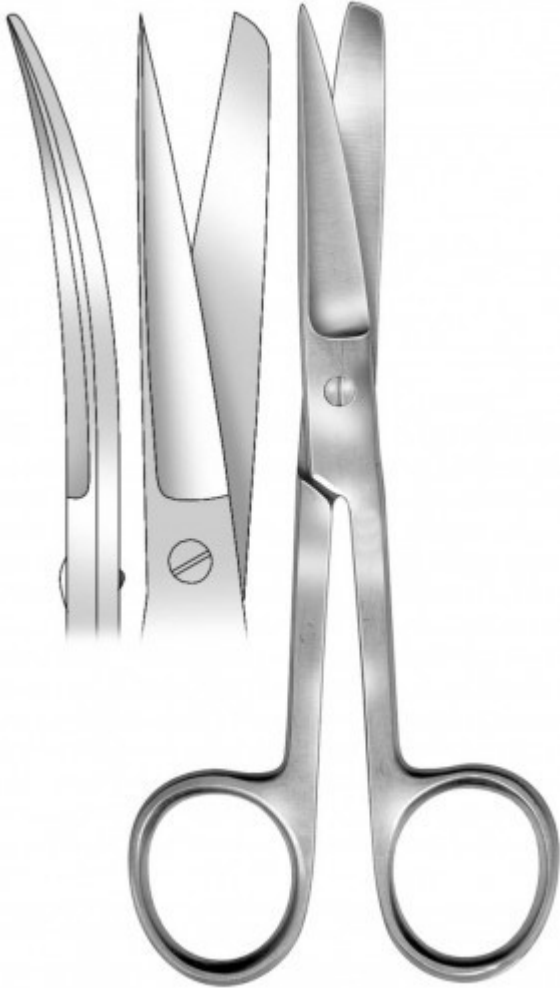

HSB 949-16, Scissors

Category: Scissors

Order number: HSB_949-16

Standard, 165 mm, curved, sharp-blunt simple type