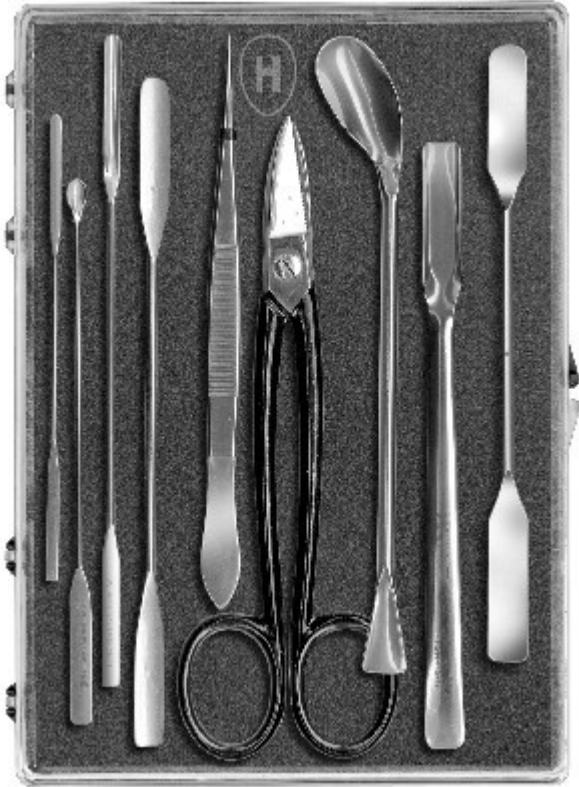

HSO 126-00, Chemists set

Category: Sets

Order number: HSO_126-00

large chemist set 9 instruments, containing: HSN 007-13 Micro spatula HSN 061-15 Micro spoon
HSN 034-18 Micro powder HSN 090-18 Spatula, double ended HSL 510-17 scissors straight,
serrated HSN 168-18 Poly spoon HSN 412-17 Weighting scoop HSN 068-15 Spat