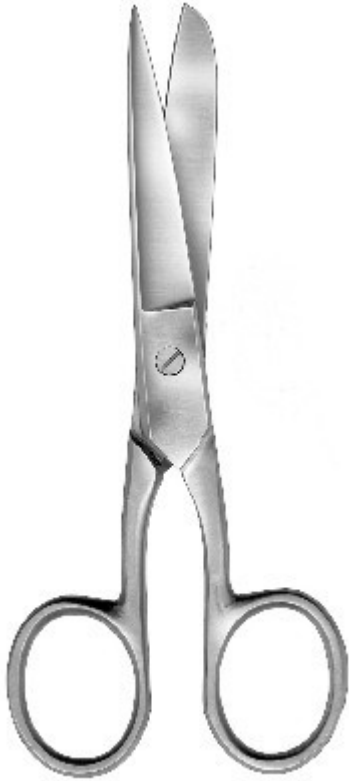

HSB 952-16, Laboratory scissors

Category: Scissors

Order number: HSB_952-16

160 mm, sharp-blunt simple type

HSB 952-12, Laboratory scissors

Category: Scissors

Order number: HSB_952-12

125 mm, sharp-blunt simple type

HSB 951-15, Cork scissors

Category: Scissors

Order number: HSB_951-15

150 mm, sharp-blunt simple type

HSB 950-12, Pocket scissors

Category: Scissors

Order number: HSB_950-12

120 mm, blunt-blunt simple type