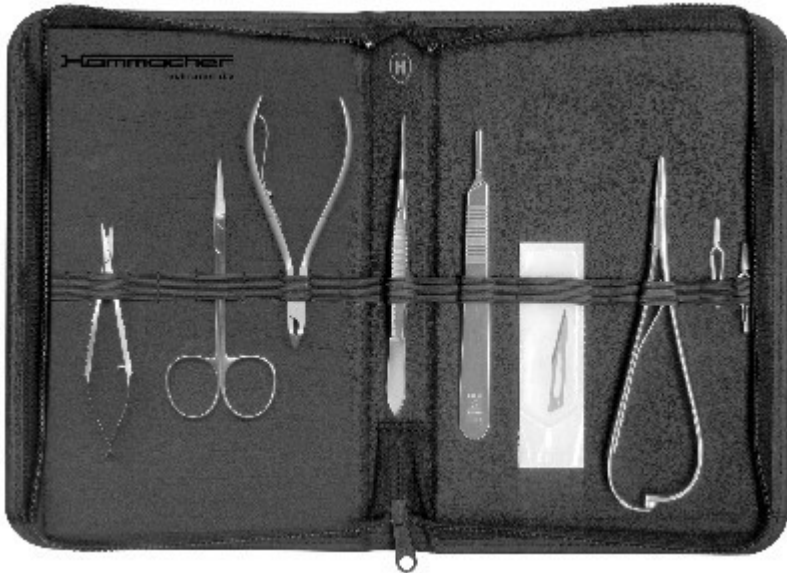

HSO 120-00, Dissecting-set in wooden case

Category: Sets

Order number: HSO_120-00

14 instruments in wooden case, containing: HSB 715-25 Scalpel HSB 716-30 Scalpel HSB 717-35 Scalpel HSB 718-40 Scalpel HSB 719-45 Scalpel HSB 812-18 Cartilage knife HSB 138-14 Scissors, probe-pointed, straight HSC 048-10 Dissecting forceps HSC 184-10 Dissecti

HSO 119-00, Basic animal experiments set

Category: Sets

Order number: HSO_119-00

9 instruments in case, containing: HSB 010-10 Microscopic scissors, straight HSB 500-09 Microscissors HSB 705-11 Scalpel blades, 10 pieces HSB 805-03 Scalpel handle HSC 552-11 Microscopic forceps, straight HSD 009-14 Needle holder HSE 004-35 Serrefin