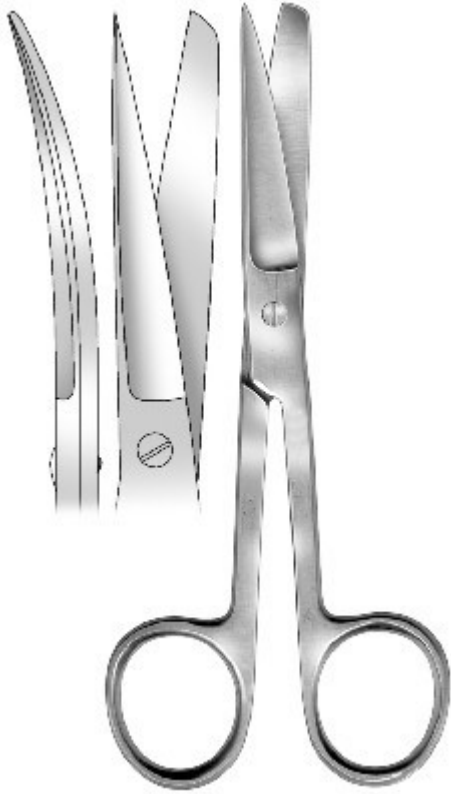

HSB 949-13, Scissors

Category: Scissors

Order number: HSB_949-13

Standard, 130 mm, curved, sharp-blunt simple type